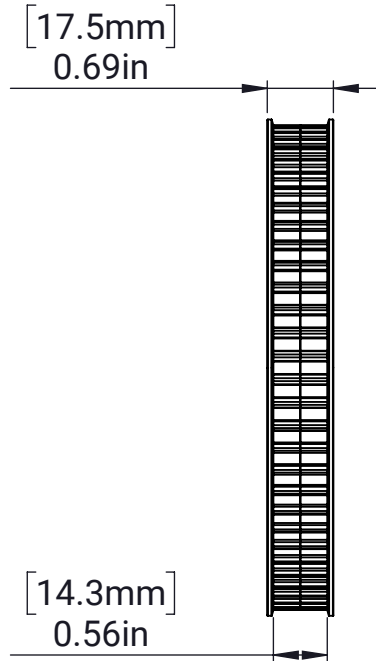

RT25 Plastic Pulley Kit - MAXSpline - 64 Tooth

OUTSIDE DIAMETER

[131.3mm]
 ϕ 5.17in

PITCH DIAMETER

[129.36mm]
 ϕ 5.093in

[5.0mm]

22x ϕ 0.20in

[30.2mm]
 1.19in

BOLT CIRCLE

[101.6mm]
 ϕ 4.00in

BOLT CIRCLE

[76.2mm]
 ϕ 3.00in

[50.8mm]
 2.00in

MAXSpline

BOLT CIRCLE

[101.6mm]
 ϕ 4.00in

[25.4mm]
 1.00in

[27.0mm]
 1.06in

MATERIAL:

Glass-Filled Nylon

FINISH:

Black

DATE:

12/19/2022