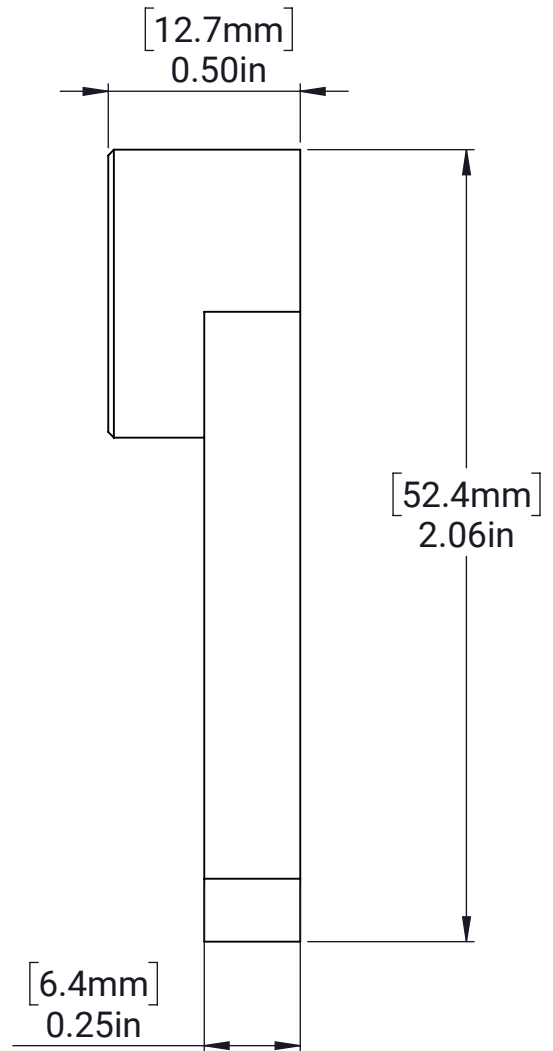

1/2in Hex Linkage Arm

MATERIAL:

Aluminum 6061

FINISH:

Black Anodized

DATE:

6/16/2022