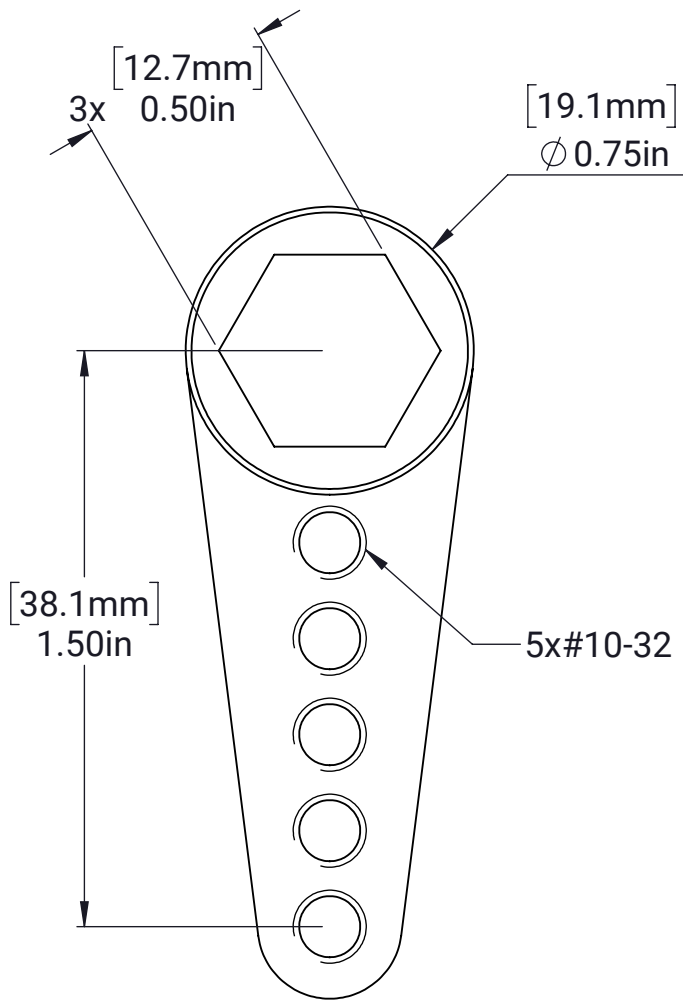

1/2in Hex Linkage Arm

MATERIAL:

Aluminum 6061

FINISH:

Black Anodized

DATE:

6/16/2022