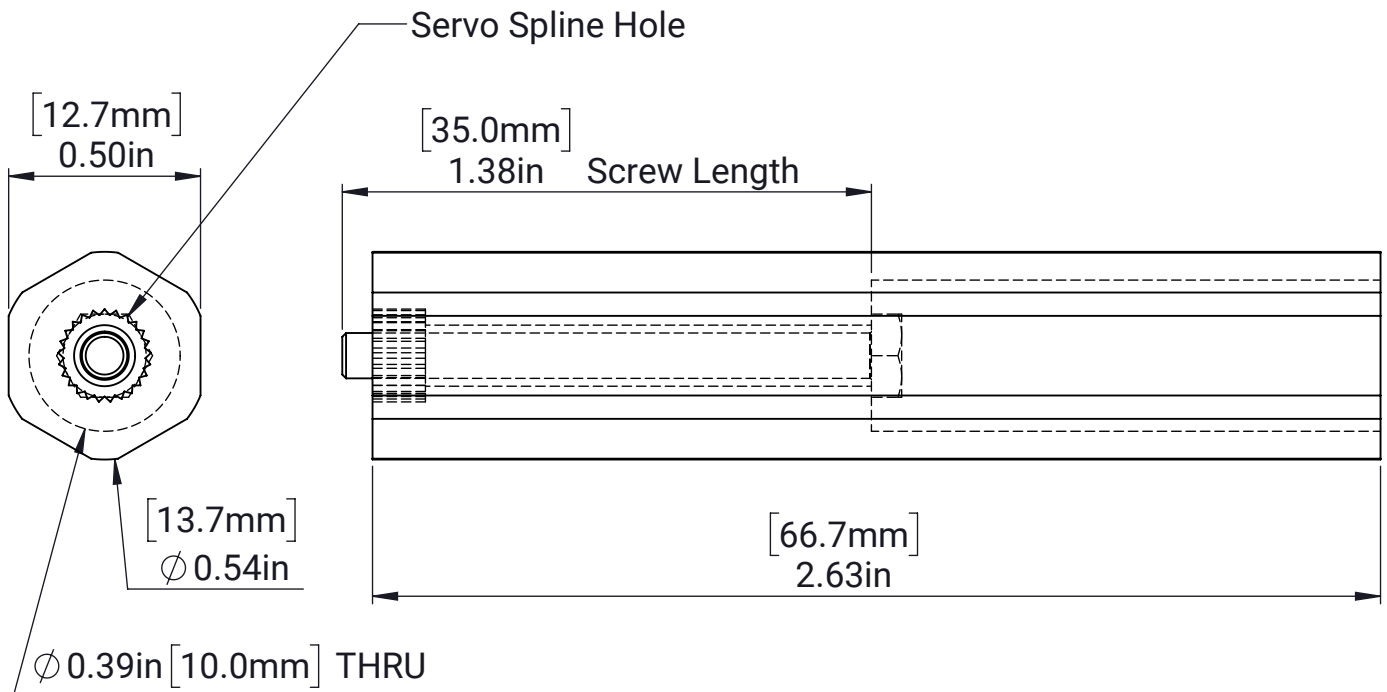

## 1/2in Rounded Hex Servo Shaft

MATERIAL:

Aluminum 6061

FINISH:

Black Anodized

DATE:

2/21/2024