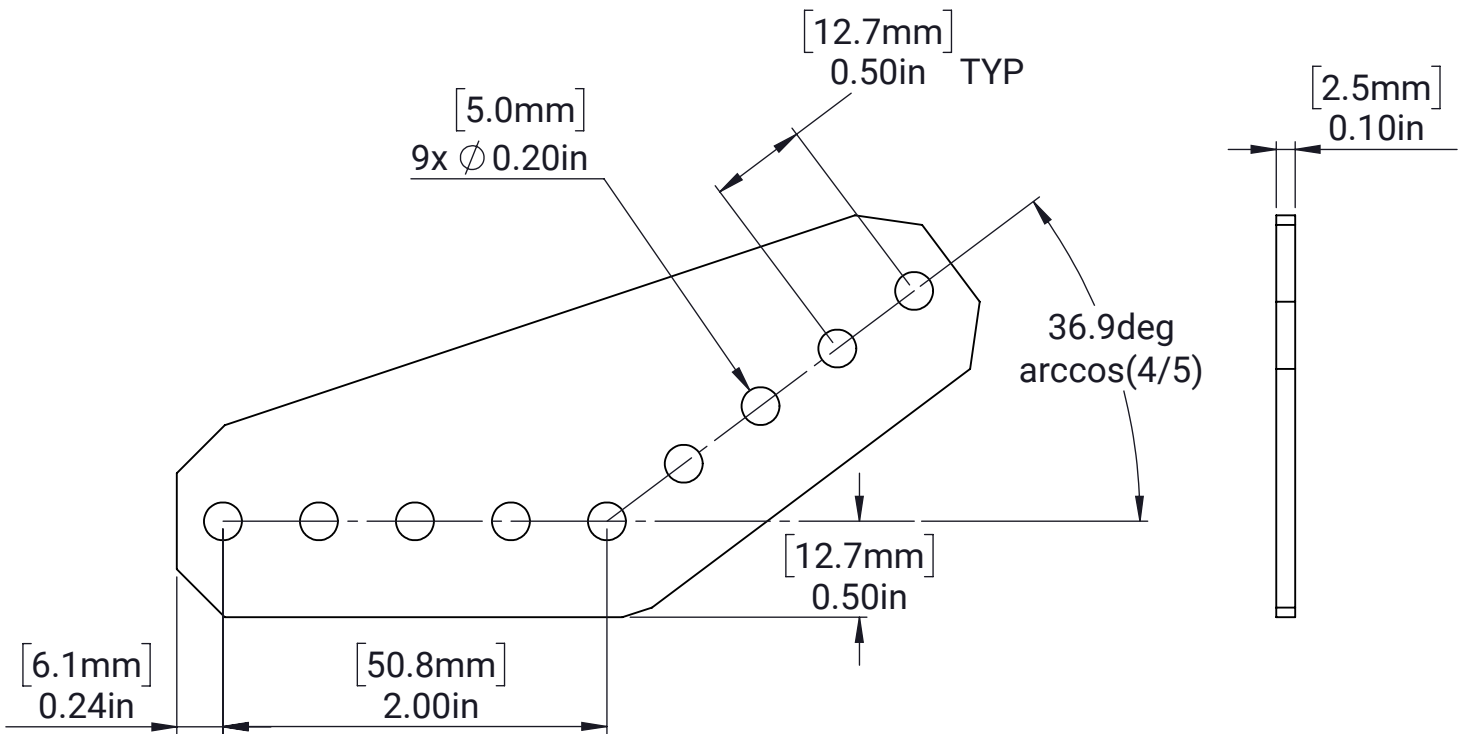

External 3-4-5 - Shallow

MATERIAL:

ALuminum 5052

FINISH:

N/A

DATE:

6/16/2022