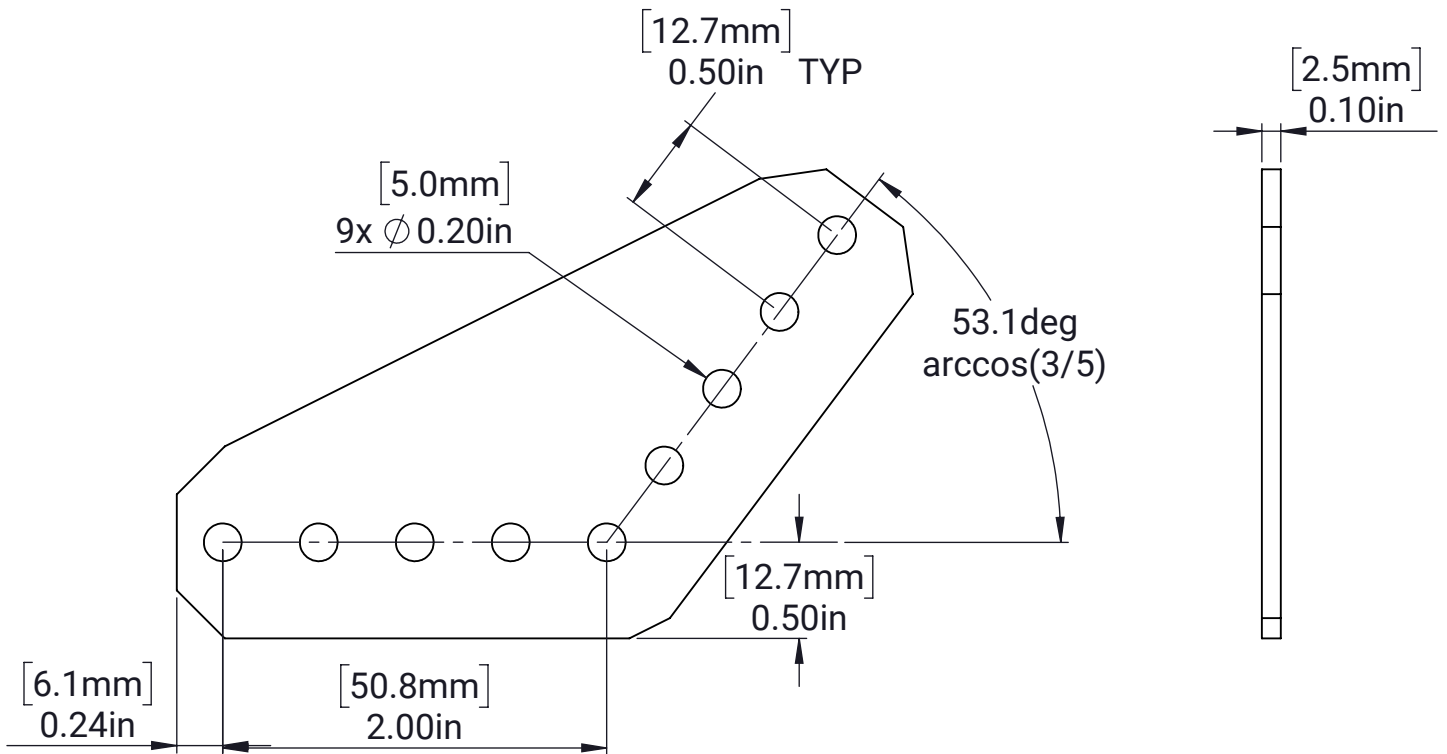

## 1in Bracket - External 3-4-5 - Steep

MATERIAL:

Aluminum 5052

FINISH:

N/A

DATE:

6/16/2022