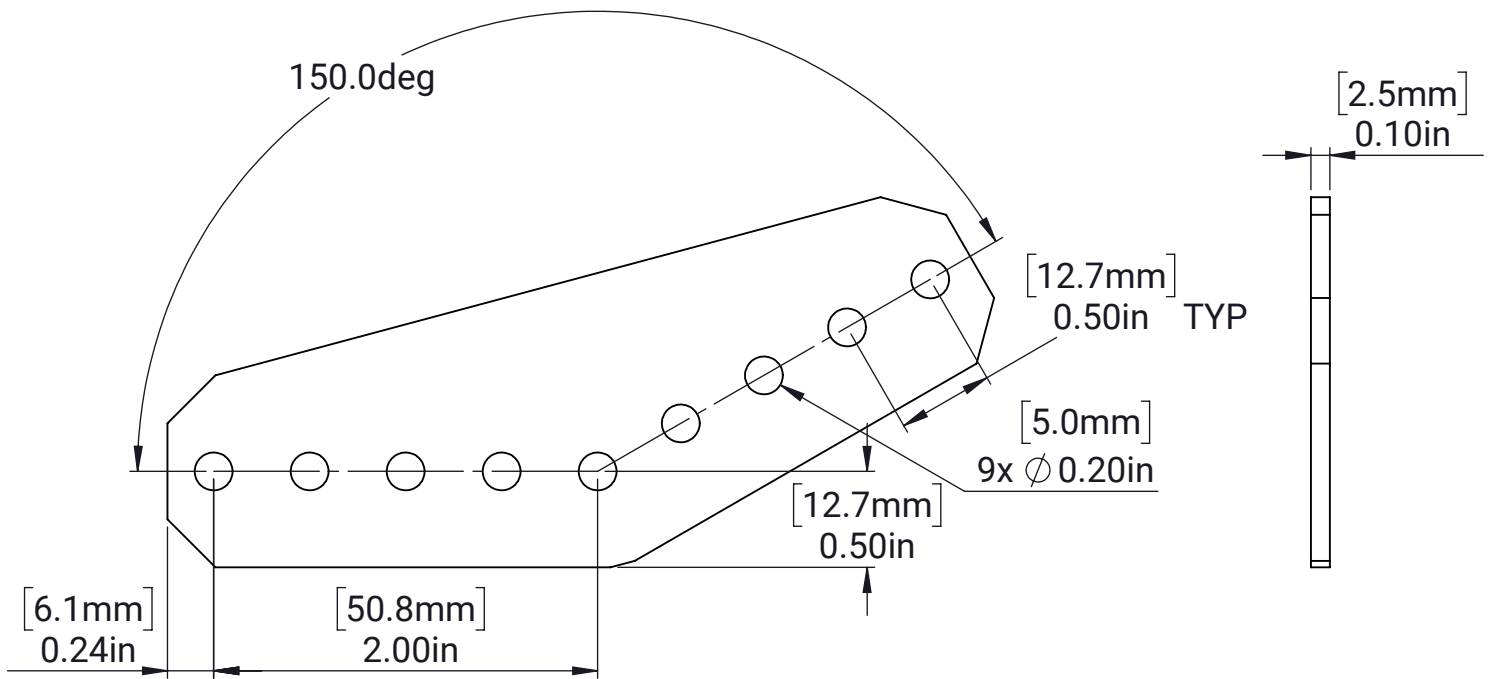

## 1in Bracket - 150deg

MATERIAL:

Aluminum 5052

FINISH:

N/A

DATE:

6/16/2022