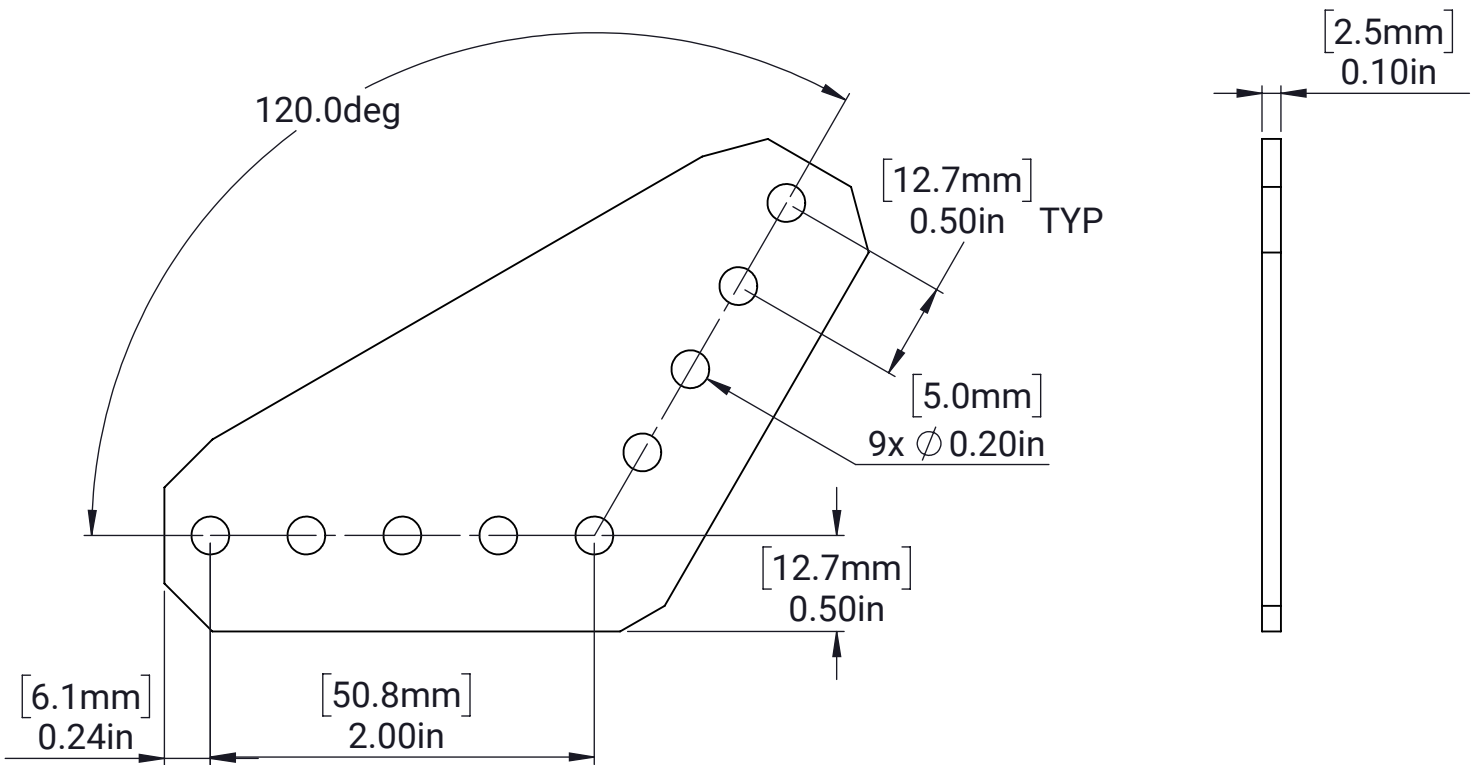

## 1in Bracket - 120deg

MATERIAL:

Aluminum 5052

FINISH:

N/A

DATE:

6/16/2022