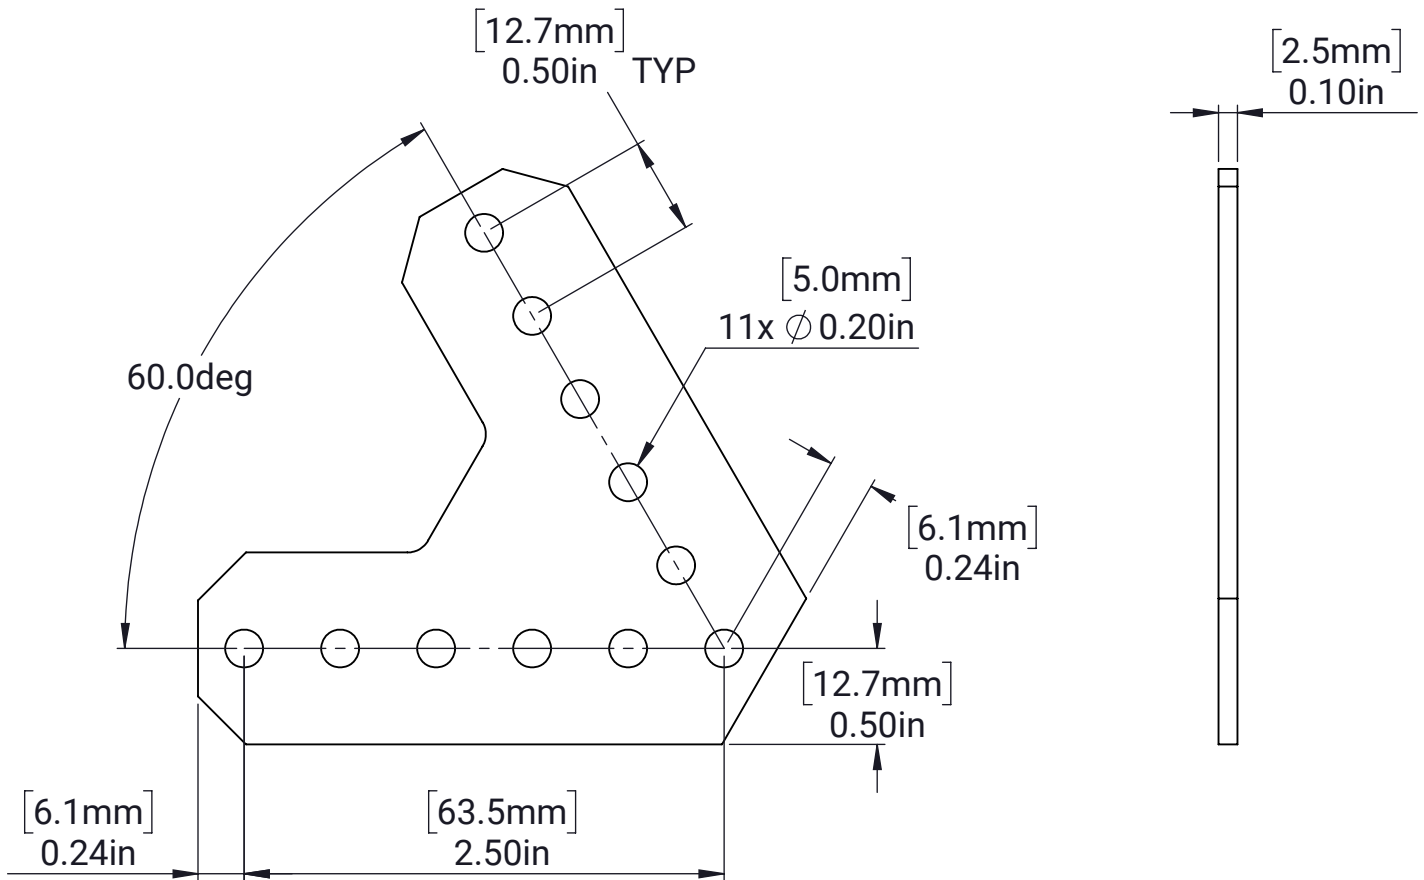

## 1in Bracket - 60deg

MATERIAL:

Aluminum 5052

FINISH:

N/A

DATE:

6/16/2022