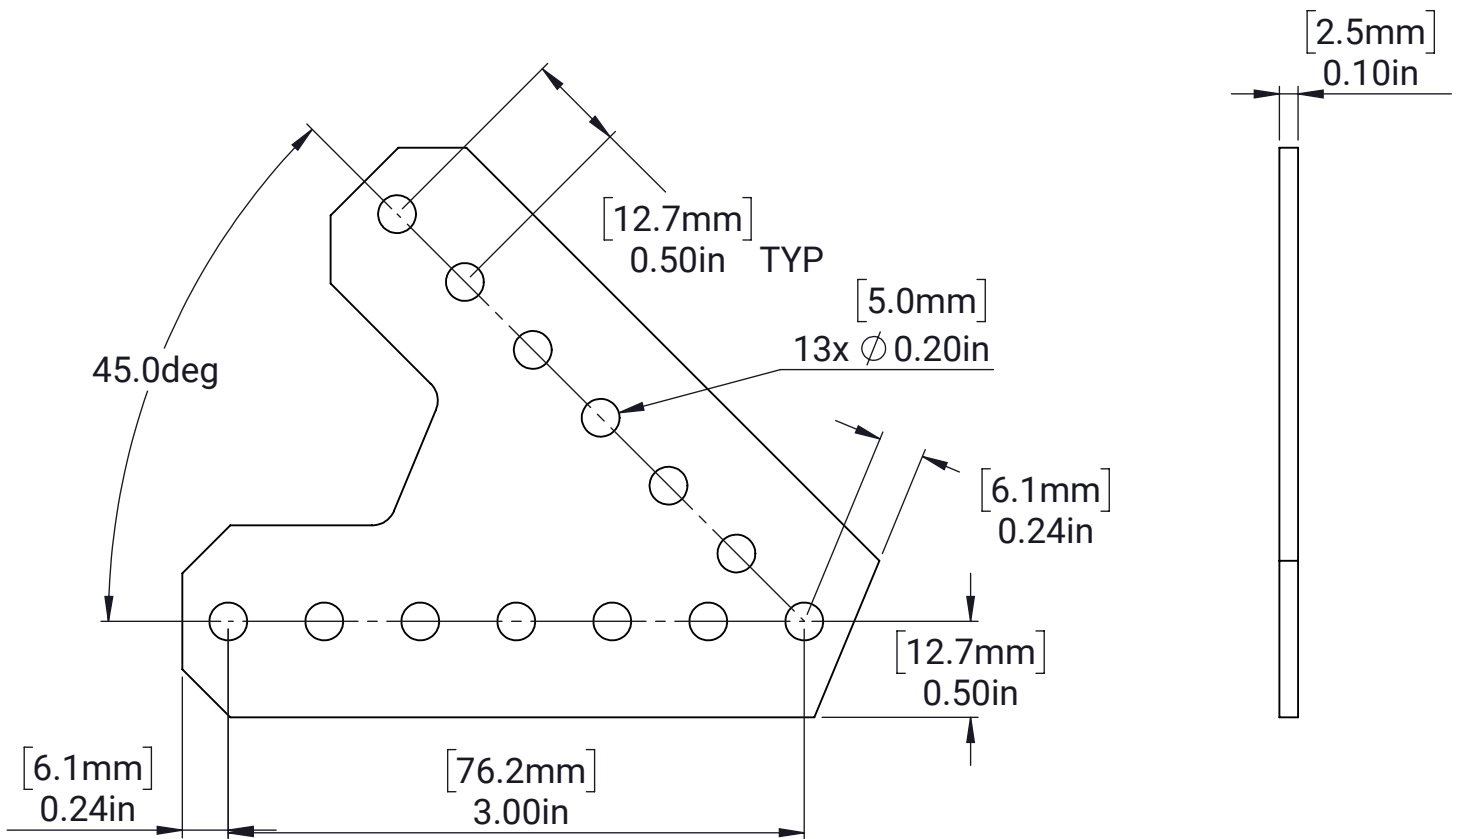

1in Bracket - 45deg

MATERIAL:

Aluminum 5052

FINISH:

N/A

DATE:

6/16/2022