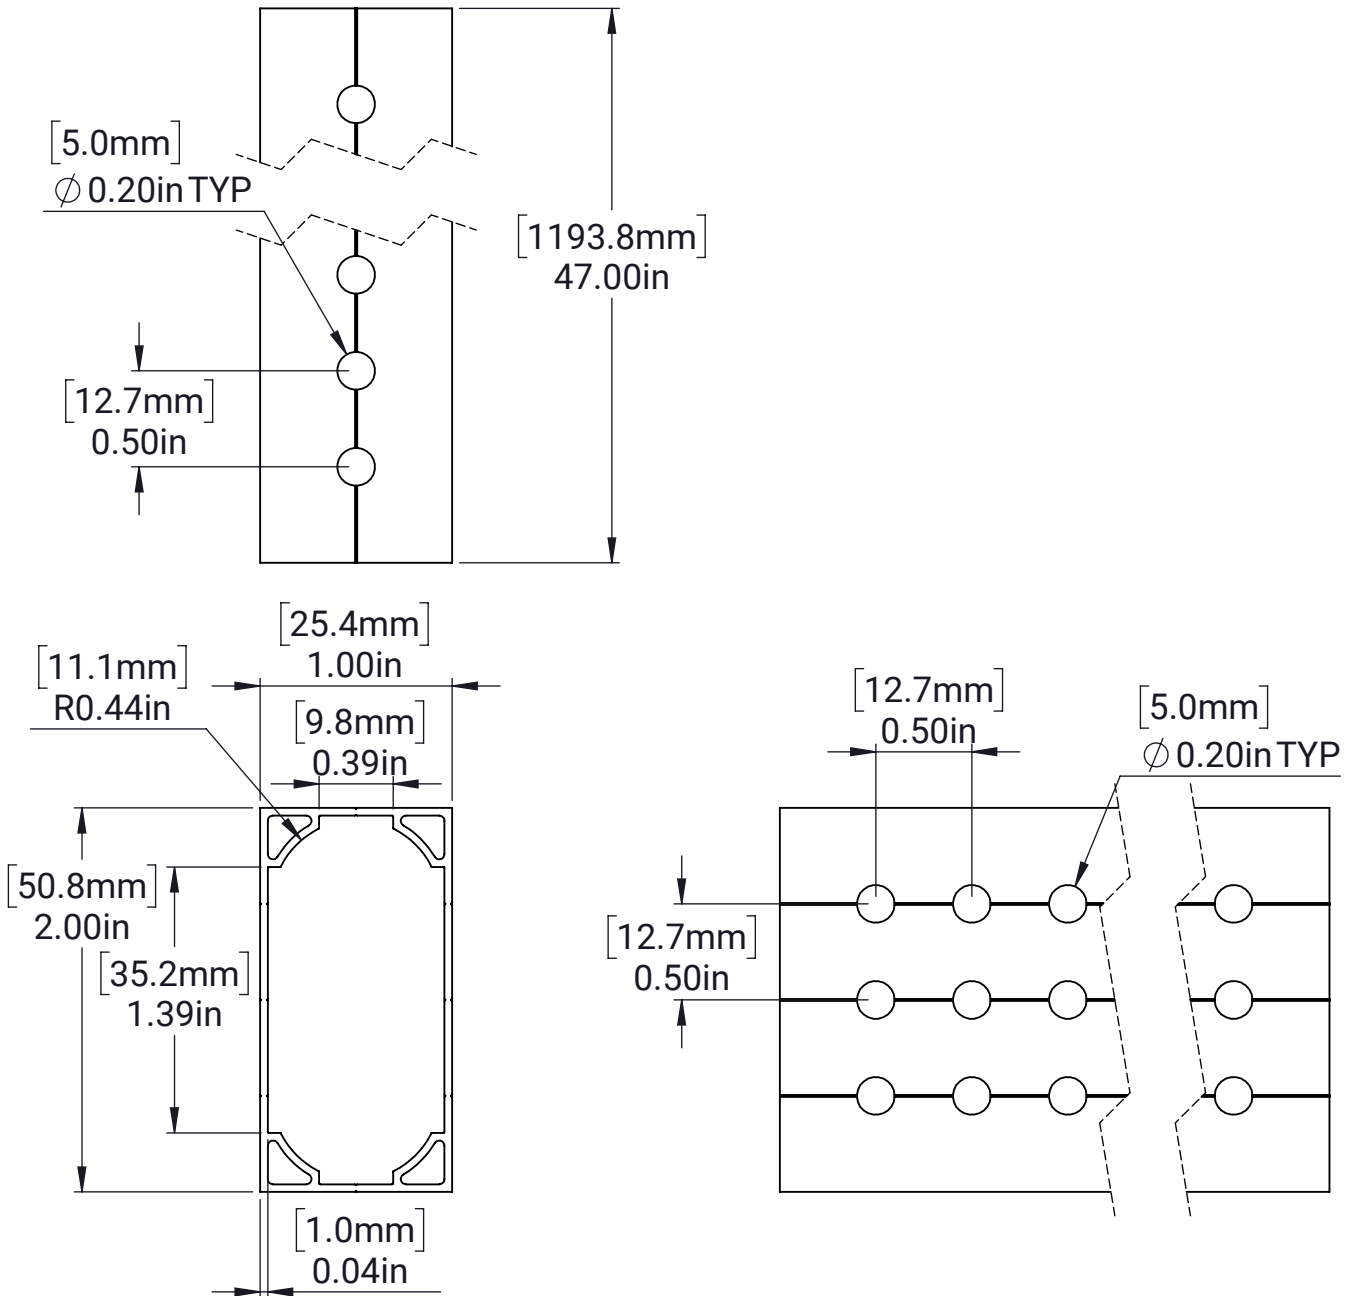

MAXTube - 2x1 Light with Grid Pattern

MATERIAL:

Aluminum 6061

FINISH:

Clear Anodized

DATE:

6/16/2022