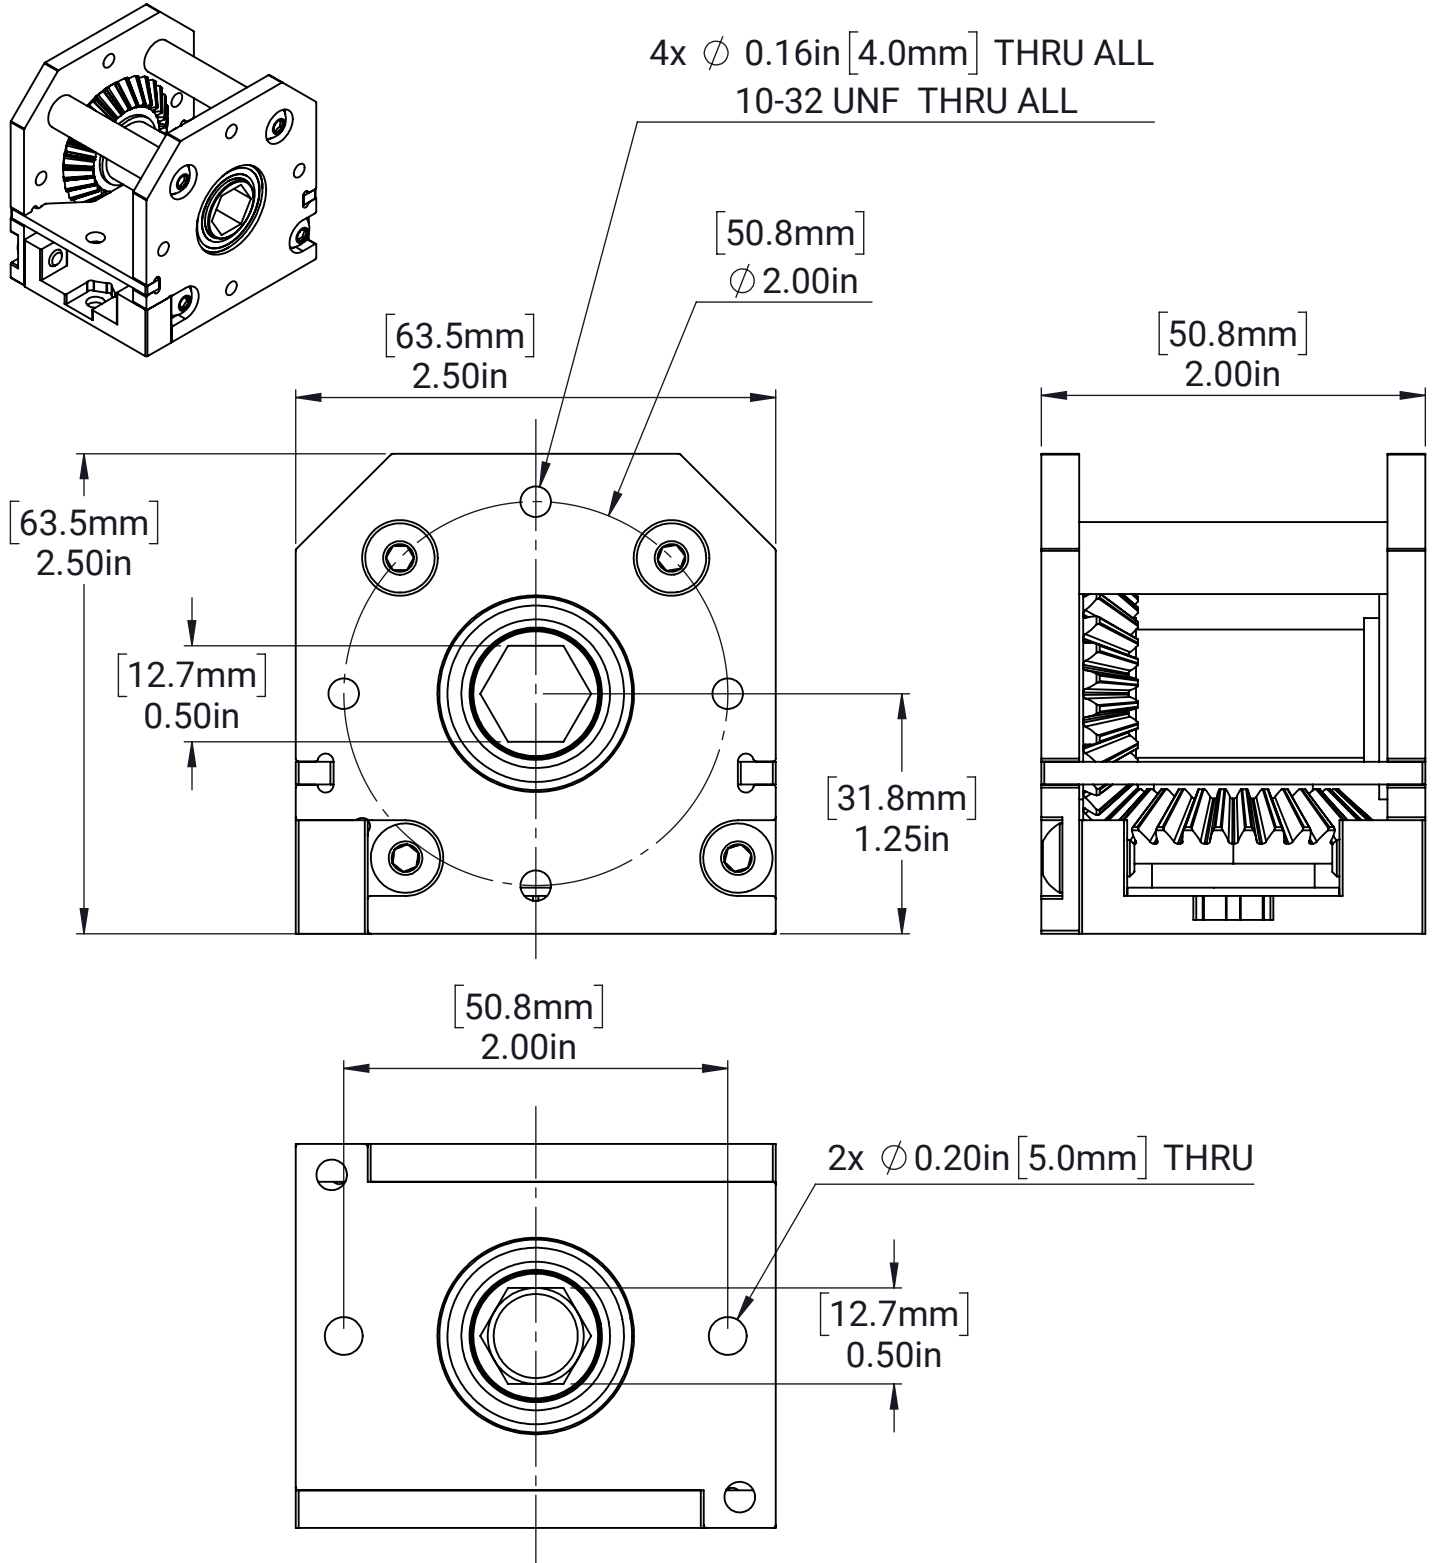

MAX 90 Degree Gearbox

MATERIAL:

N/A

FINISH:

N/A

DATE:

12/6/2022