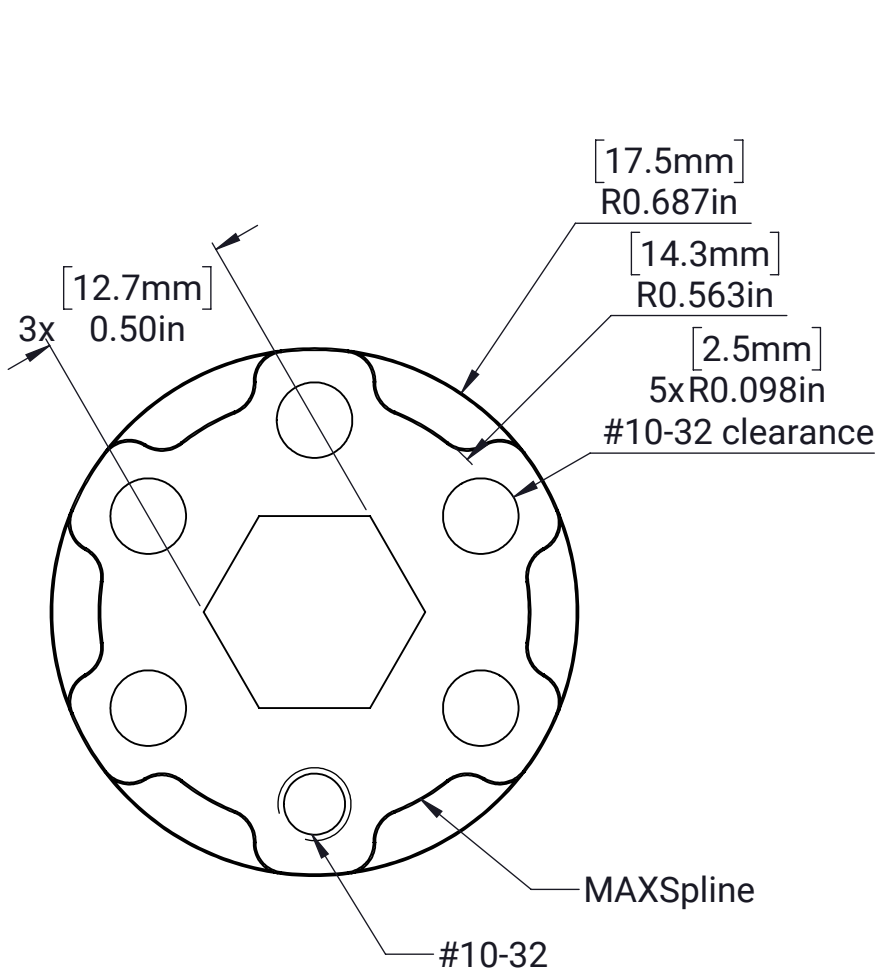

MAXHub - 1/2in Hex - Aluminum

MATERIAL:

Aluminum

FINISH:

N/A

DATE:

6/16/2022