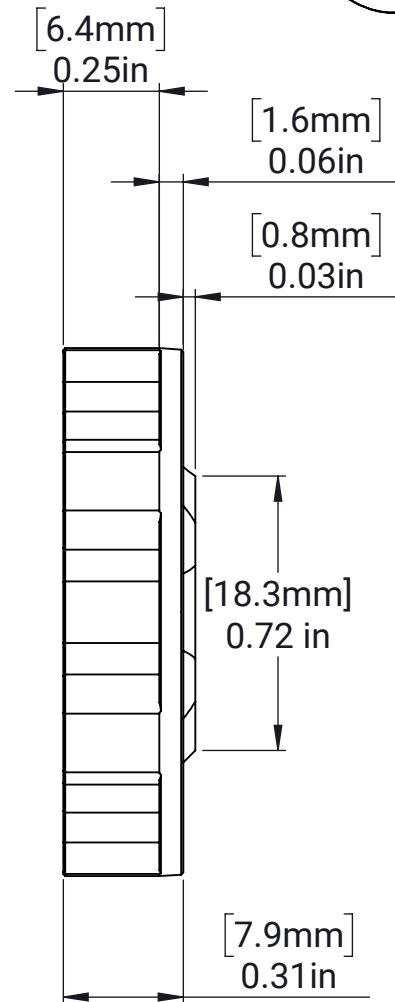

MAXHub - 1/2in Hex - Aluminum

MATERIAL:

Aluminum

FINISH:

N/A

DATE:

6/16/2022