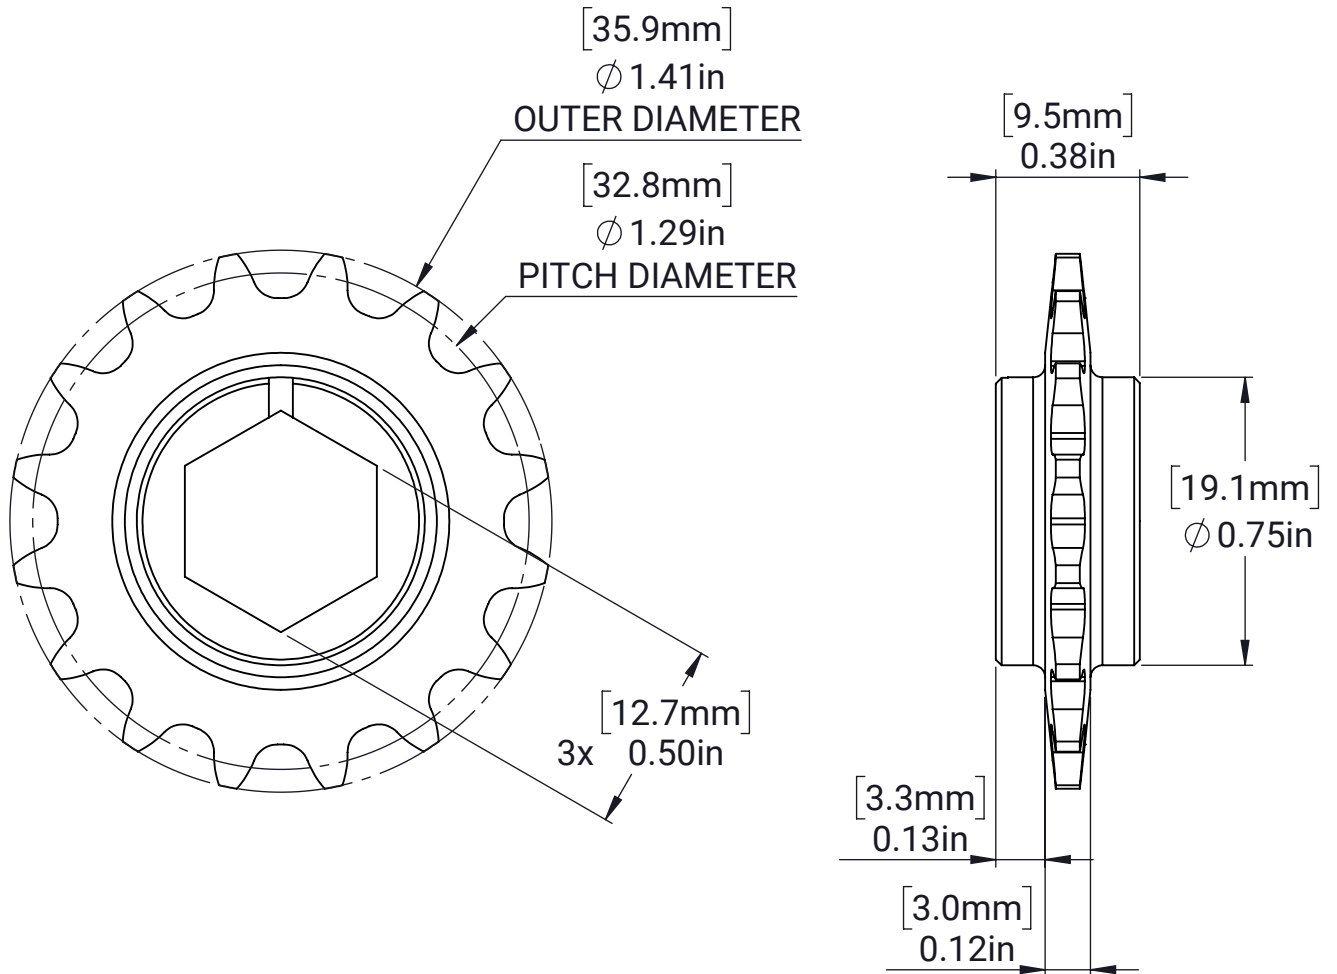

#25 Hub Sprocket - 1/2in Hex - 16T - Single

MATERIAL:

Steel

FINISH:

Black Oxide

DATE:

6/16/2022