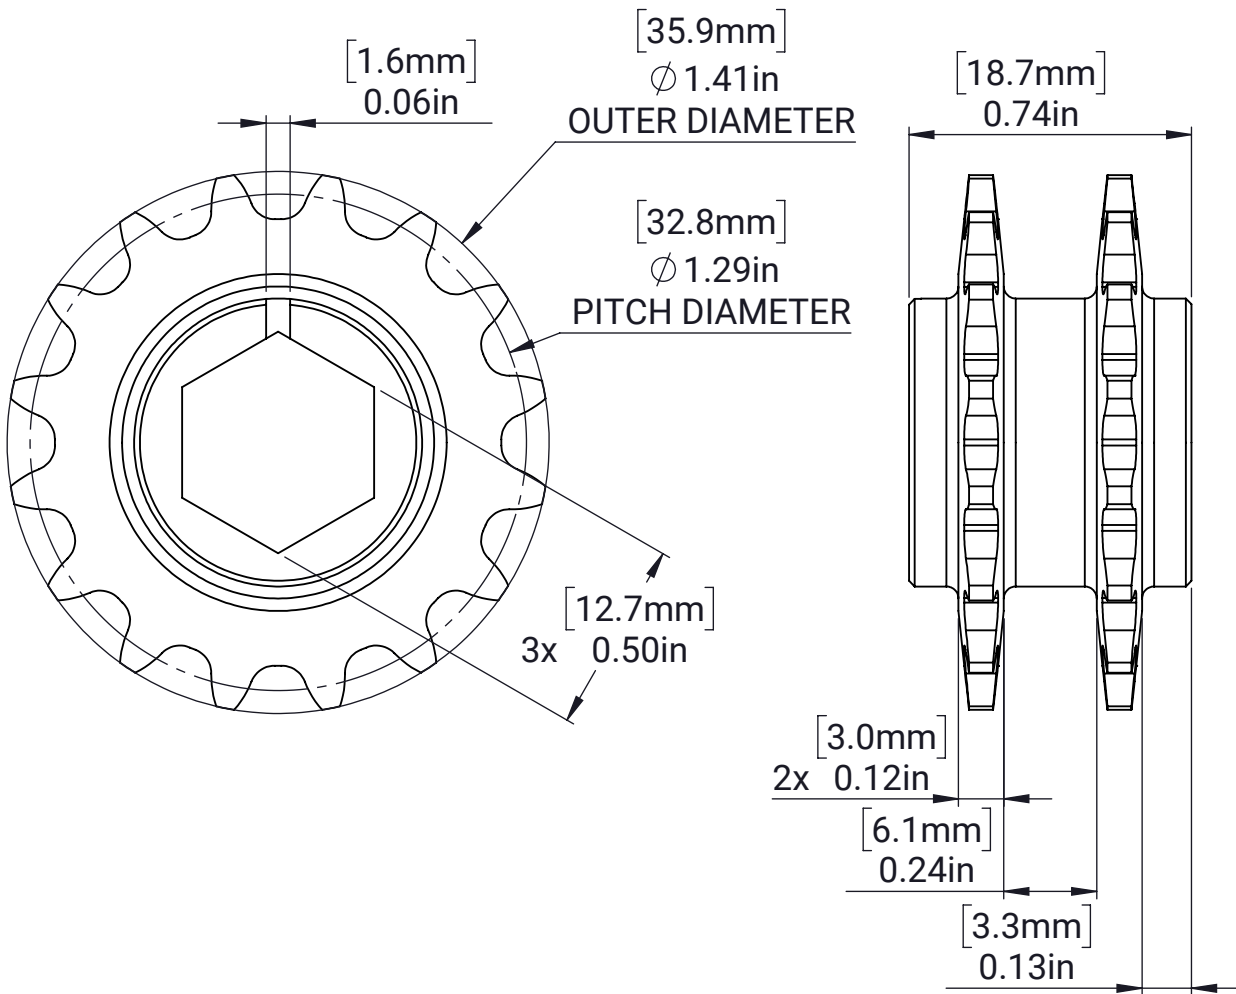

#25 Hub Sprocket - 1/2in Hex - 16T - Double

MATERIAL:

Steel

FINISH:

Black Oxide

DATE:

6/16/2022