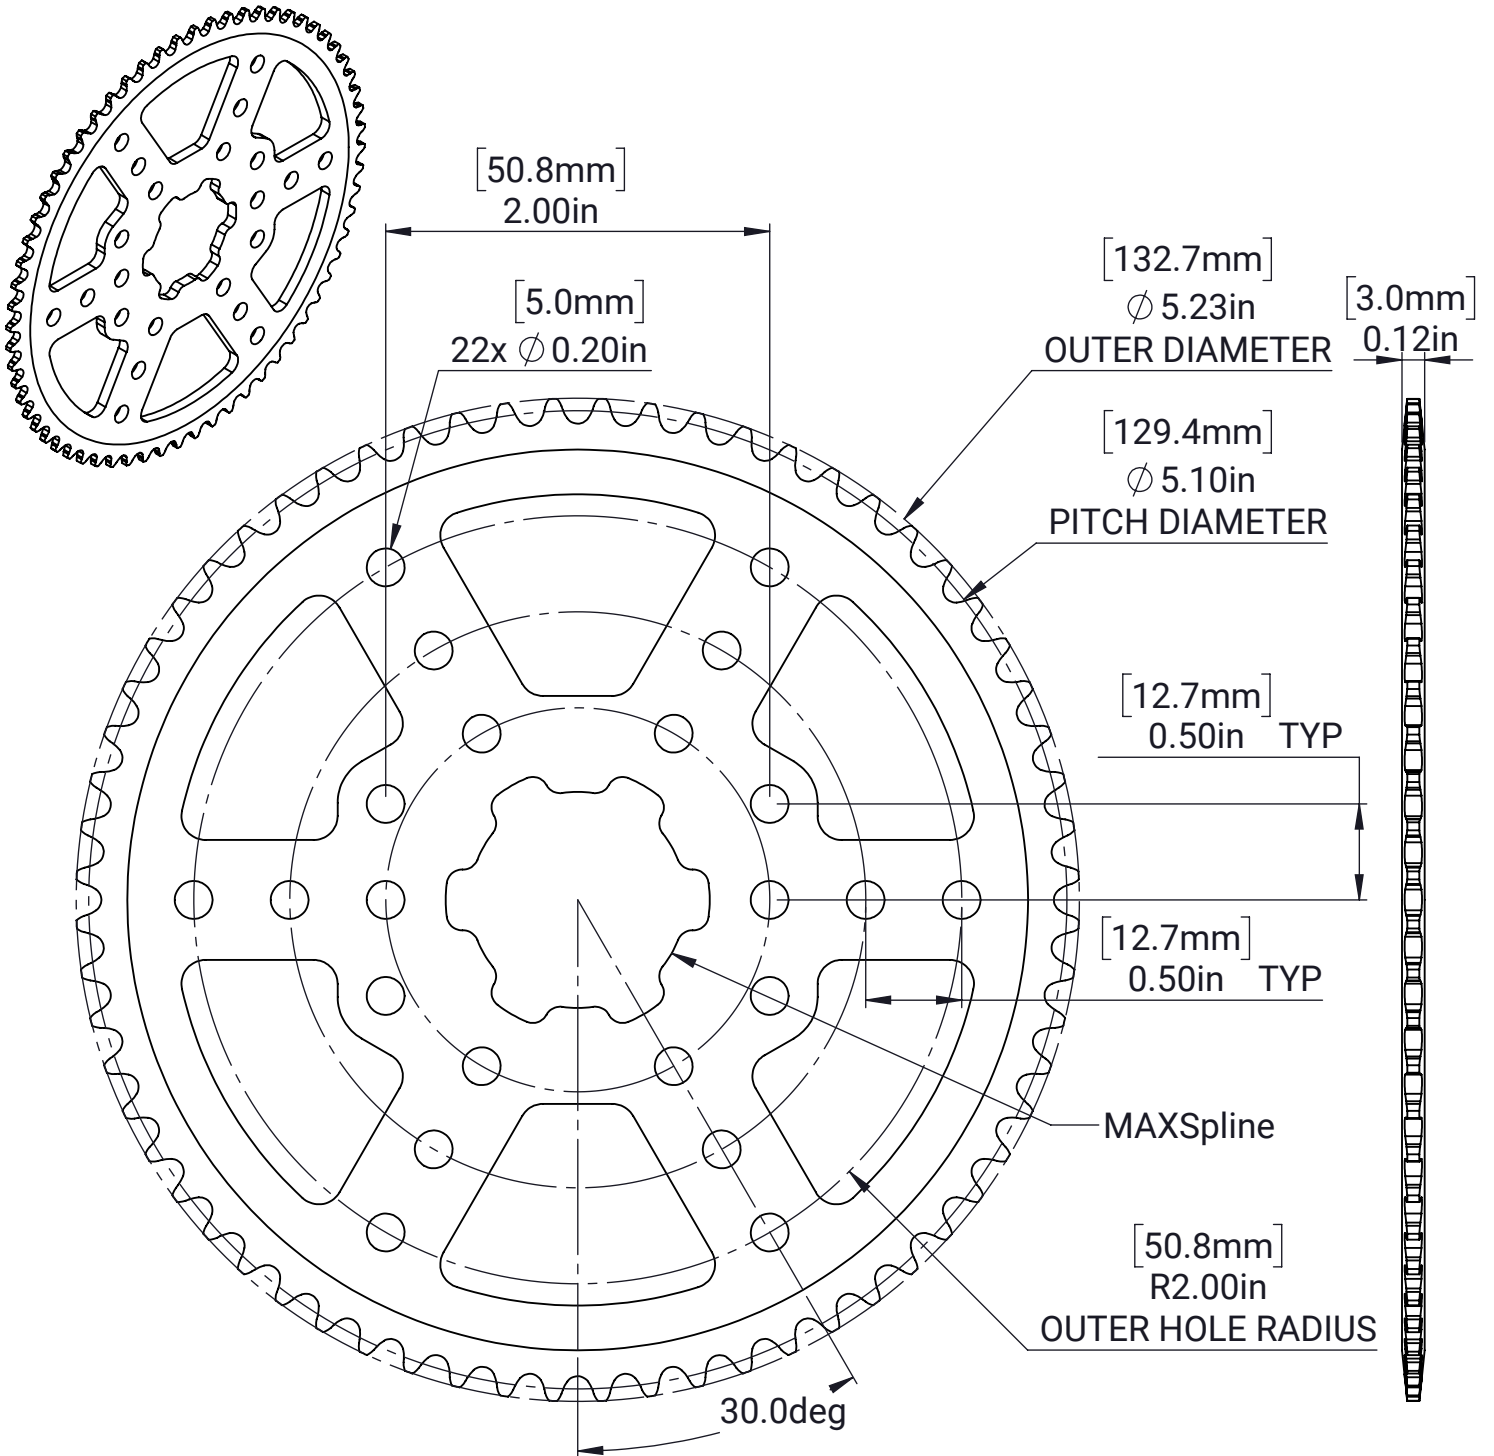

#25 Plate Sprocket - MAXSpline - 64T

MATERIAL:

Aluminium 7075

FINISH:

N/A

DATE:

6/16/2022