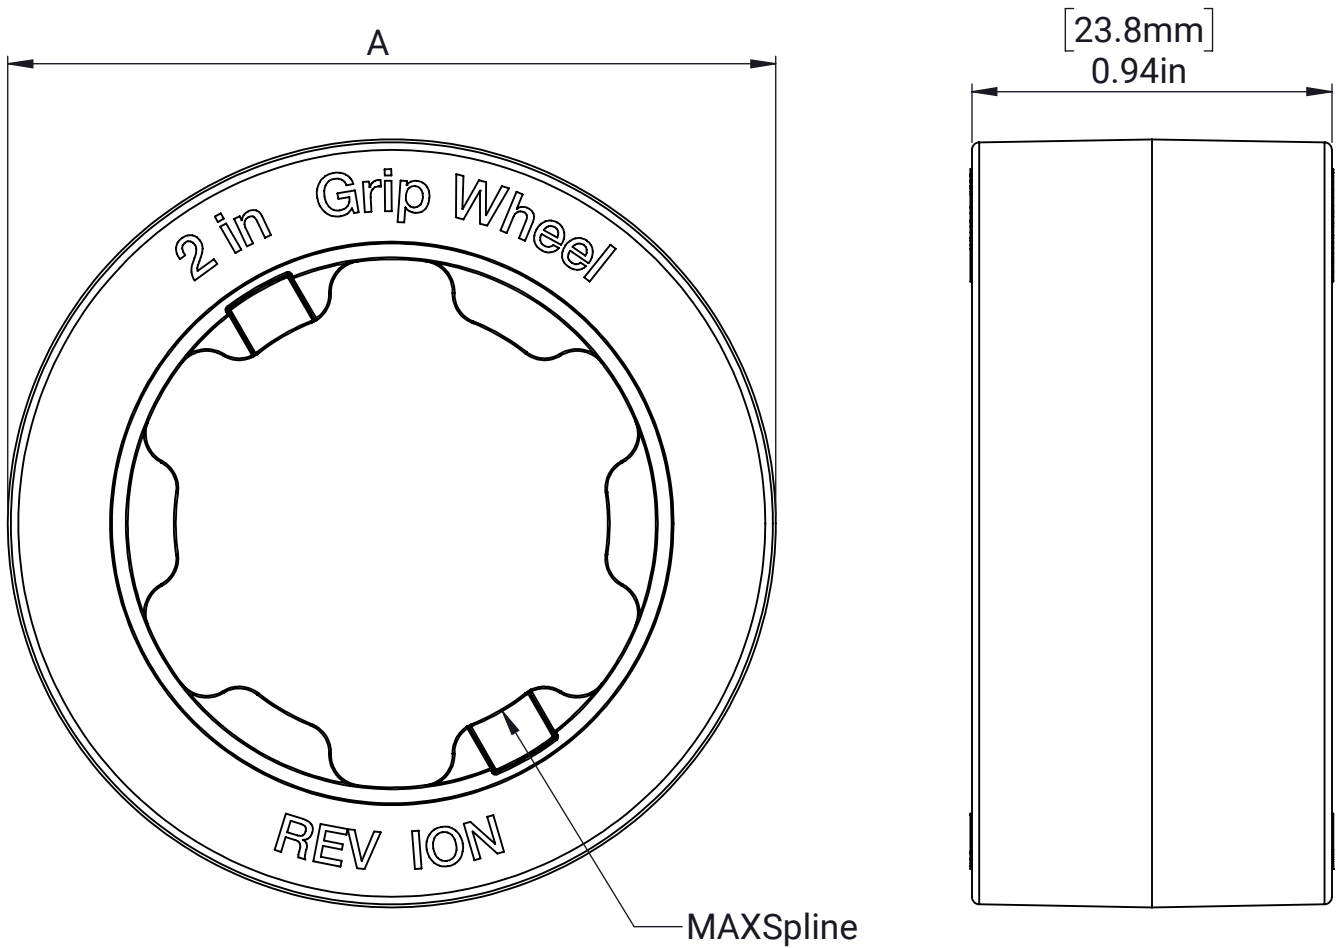

## Ion Grip Wheels - Small - MAXSpline

Part #	Diameter (A)	Durometer	Color
REV-21-2422	[50.8mm] 2.00in	Hard (75A)	Black
REV-21-2423	[76.2mm] 3.00in	Hard (75A)	Black

MATERIAL:

Glass-Filled Nylon & TPR

FINISH: