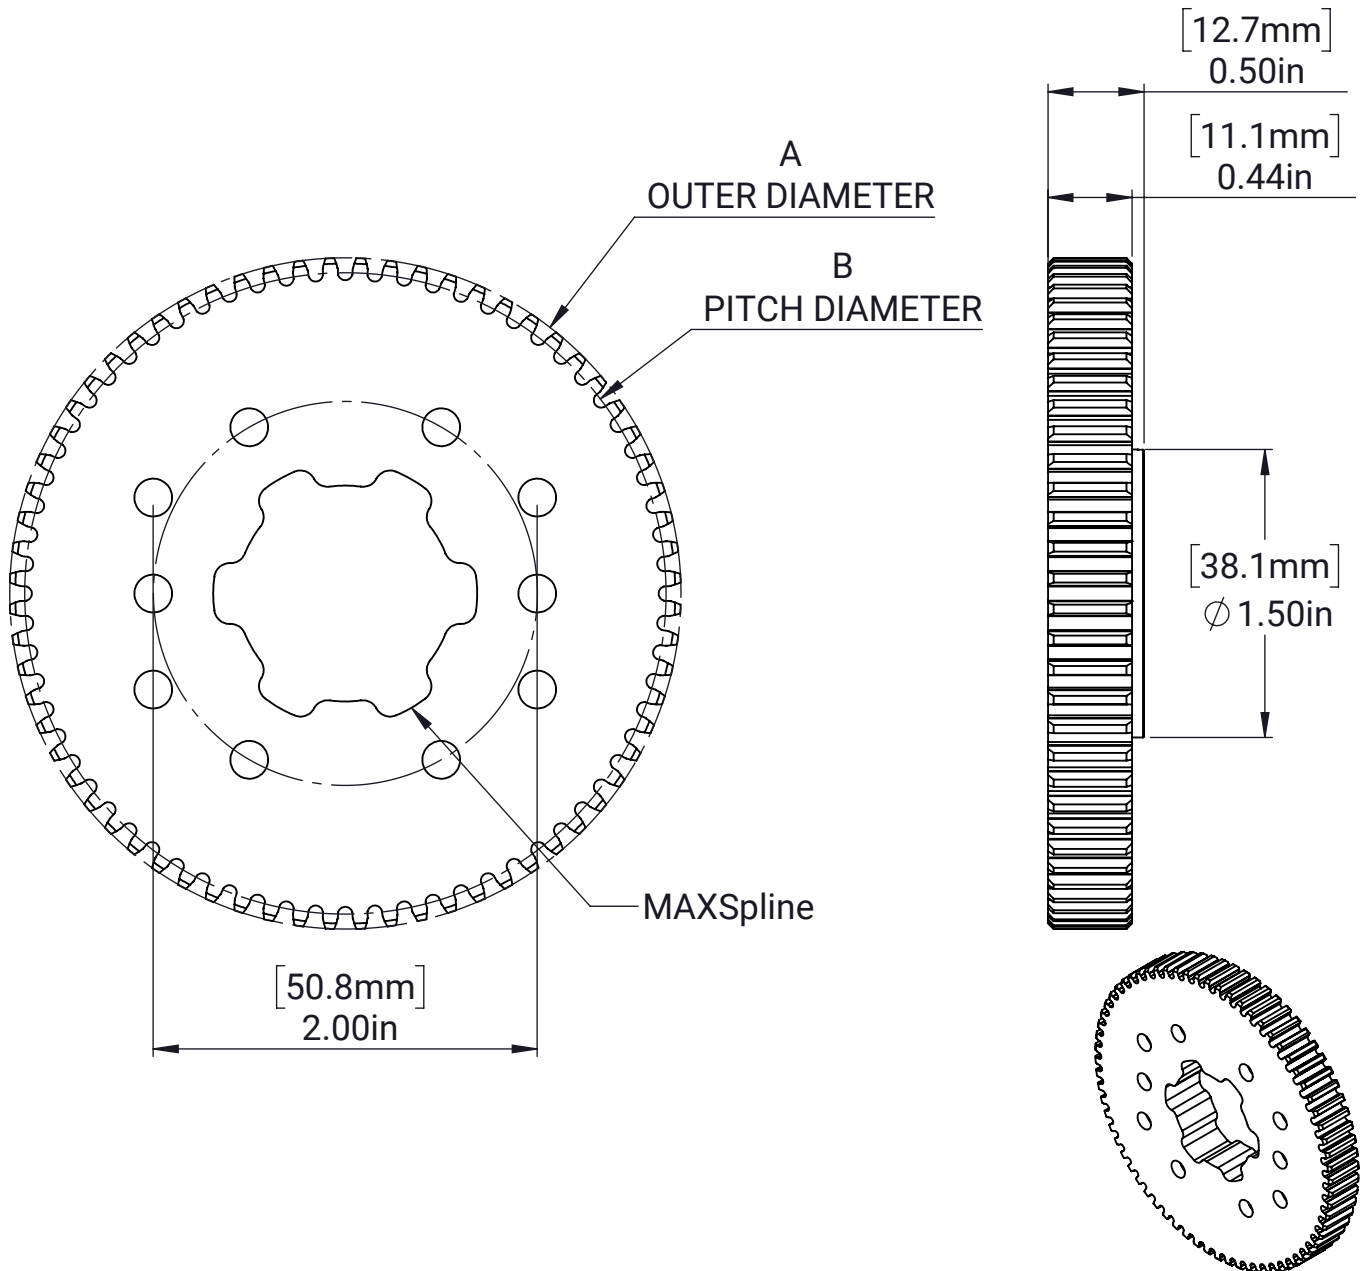

20DP Gear - MAXSpline - Large

| Part # | Outer Diameter (A) | Pitch Diameter (B) | Teeth |
|-------------|--------------------|--------------------|-------|
| REV-21-3024 | [78.7mm] 3.10in | [76.2mm] 3.00in | 60 |
| REV-21-3026 | [83.8mm] 3.30in | [81.3mm] 3.20in | 64 |
| REV-21-3028 | [88.9mm] 3.50in | [86.4mm] 3.40in | 68 |
| REV-21-3034 | [104.1mm] 4.10in | [101.6mm] 4.00in | 80 |

MATERIAL:

Steel 4140

FINISH:

Black Oxide

DATE:

6/16/2022