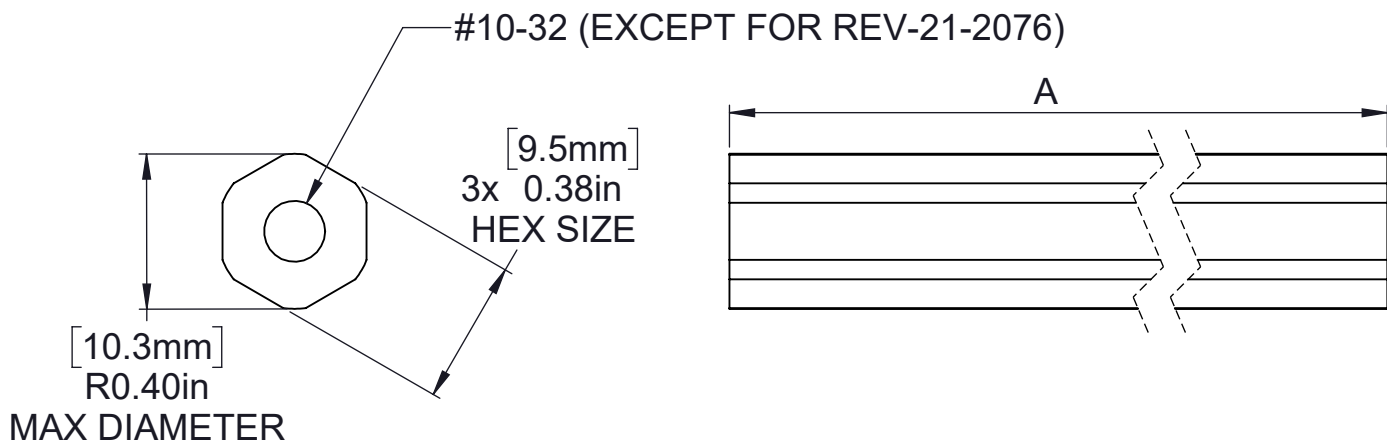

## #10-32 Standoff

Part #	Length (A)
REV-21-2062	[19.1mm] 0.75in
REV-21-2063	[25.4mm] 1.00in
REV-21-2065	[31.8mm] 1.25in
REV-21-2066	[38.1mm] 1.50in
REV-21-2067	[44.5mm] 1.75in
REV-21-2068	[50.8mm] 2.00in
REV-21-2069-PK4	[57.2mm] 2.25in
REV-21-2070-PK4	[63.5mm] 2.50in
REV-21-2071	[69.9mm] 2.75in
REV-21-2072	[76.2mm] 3.00in
REV-21-2073	[101.6mm] 4.00in
REV-21-2074	[127.0mm] 5.00in
REV-21-2075	[152.4mm] 6.00in
REV-21-2076	[914.4mm] 36.00in
REV-21-2553	[203.2mm] 8.00in